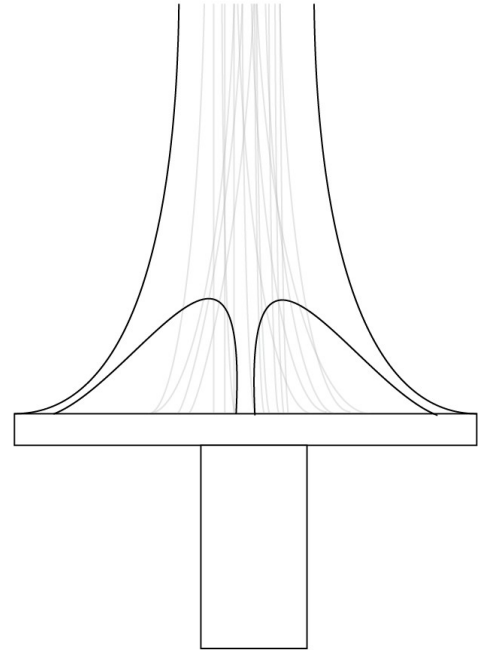

User Experience

One person sits down and rotates the right color, the fabric in front of him/her will raise up to create a privacy study area on the table.

User Experience

The second person sits down and rotates the right color, the fabric in front of him/her will also raise up to create a privacy study area on the table.

User Experience

When someone sitting in the opposite side, they cannot see each other clearly because the ropes inside the fabric will block their vision.

User Experience

5 minutes later, a ring drops down from the top to the bottom and makes all the ropes closer to the center. Users then are able to make eye contact with others sitting in front of them.

User Experience

If six users sit down and they have all the correct colors, the fabric will be fully raised and the ropes will not block the vision. This table will now provide an open area which is a sociopetal space for all the users.