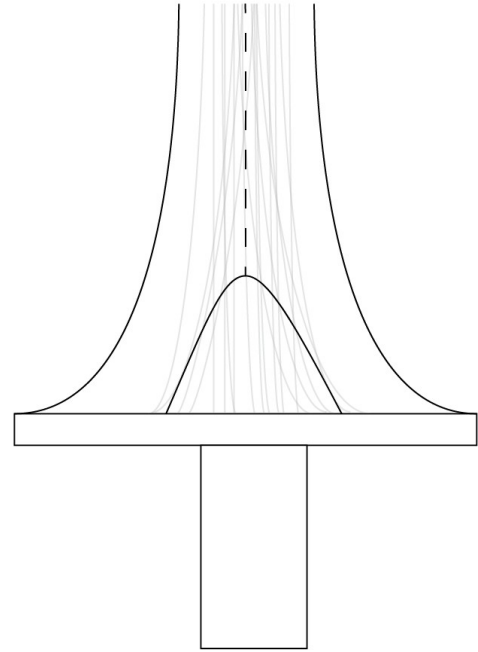

User Experience

One person sits down and rotates the right color, the fabric in front of him/her will raise up to create a privacy study area on the table.

User Experience

The second person sits down and rotates the right color, the fabric in front of him/her will also raise up to create a privacy study area on the table.

User Experience

When someone sitting in the opposite side, they cannot see each other clearly because the ropes inside the fabric will block their vision.

User Experience

5 minutes later, a ring drops down from the top to the bottom and makes all the ropes closer to the center. Users then are able to make eye contact with others sitting in front of them.

User Experience

If six users sit down and they have all the correct colors, the fabric will be fully raised and the ropes will not block the vision. This table will now provide an open area which is a sociopetal space for all the users.