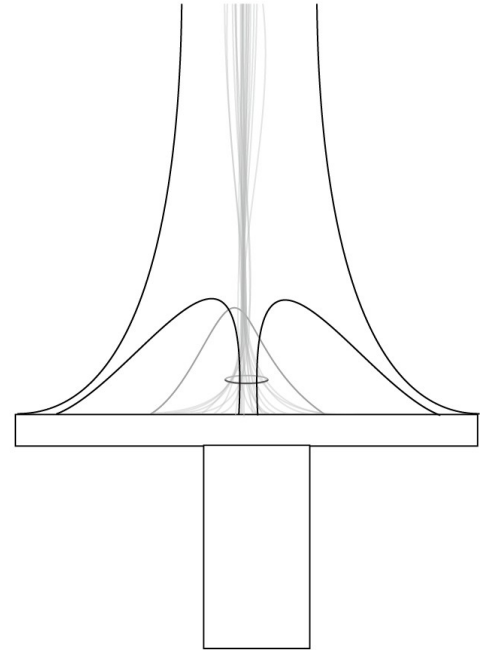

User Experience

One person sits down and rotates the right color, the fabric in front of him/her will raise up to create a privacy study area on the table.

User Experience

The second person sits down and rotates the right color, the fabric in front of him/her will also raise up to create a privacy study area on the table.

User Experience

When someone sitting in the opposite side, they cannot see each other clearly because the ropes inside the fabric will block their vision.

User Experience

5 minutes later, a ring drops down from the top to the bottom and makes all the ropes closer to the center. Users then are able to make eye contact with others sitting in front of them.

User Experience

If six users sit down and they have all the correct colors, the fabric will be fully raised and the ropes will not block the vision. This table will now provide an open area which is a sociopetal space for all the users.